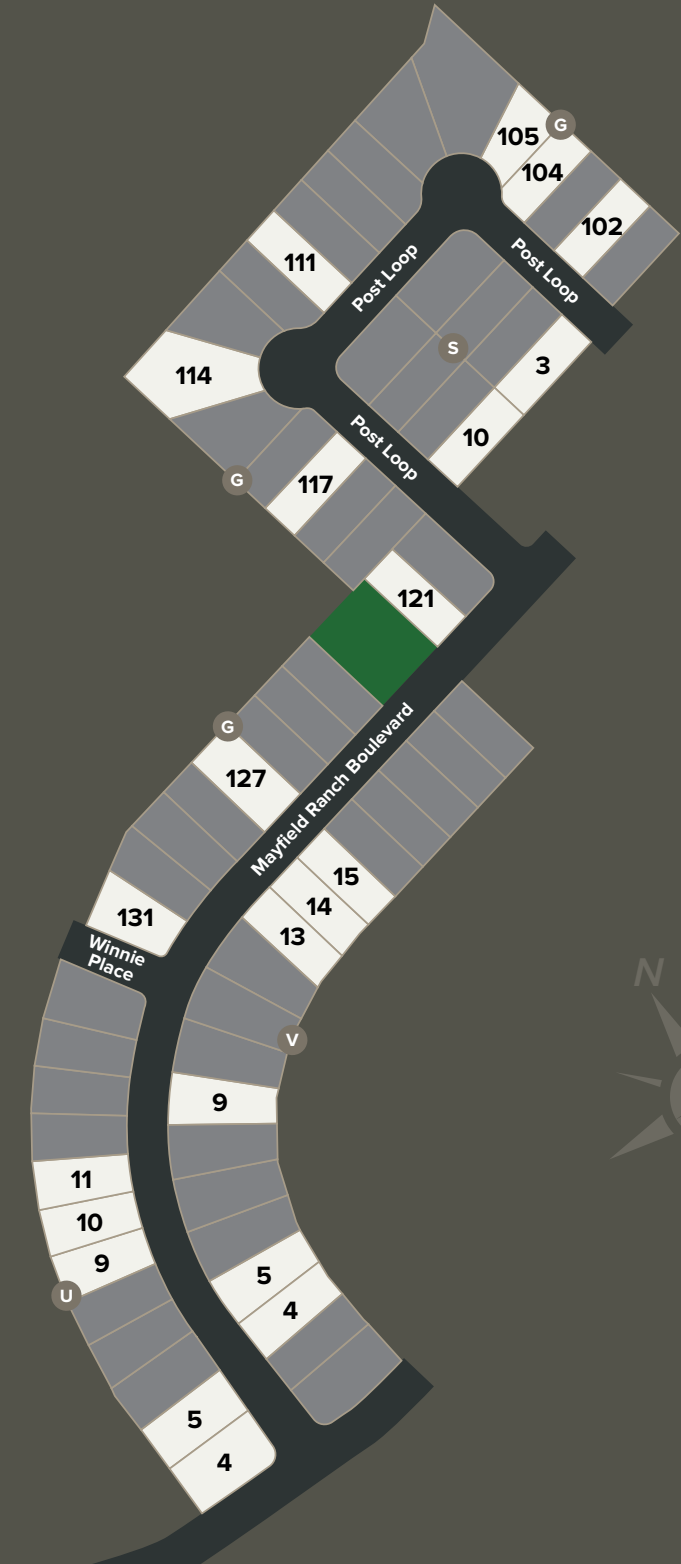

## DESIGN

Ranging in size from 1754-2667+ sq. ft.

## SCHOOLS

Wolf Ranch Elementary School (K-5)  
Tippit Middle School (6-8)  
Eastview High School (9-12)

Ashton Woods is a green company! We're no longer printing our floorplan sheets, but you can find the same information, PLUS interactive floorplans, furniture placement tools, 360° home tours and more at [ashtonwoods.com/austin/highlands-mayfield-ranch](http://ashtonwoods.com/austin/highlands-mayfield-ranch). Visit today, you'll love the possibilities.