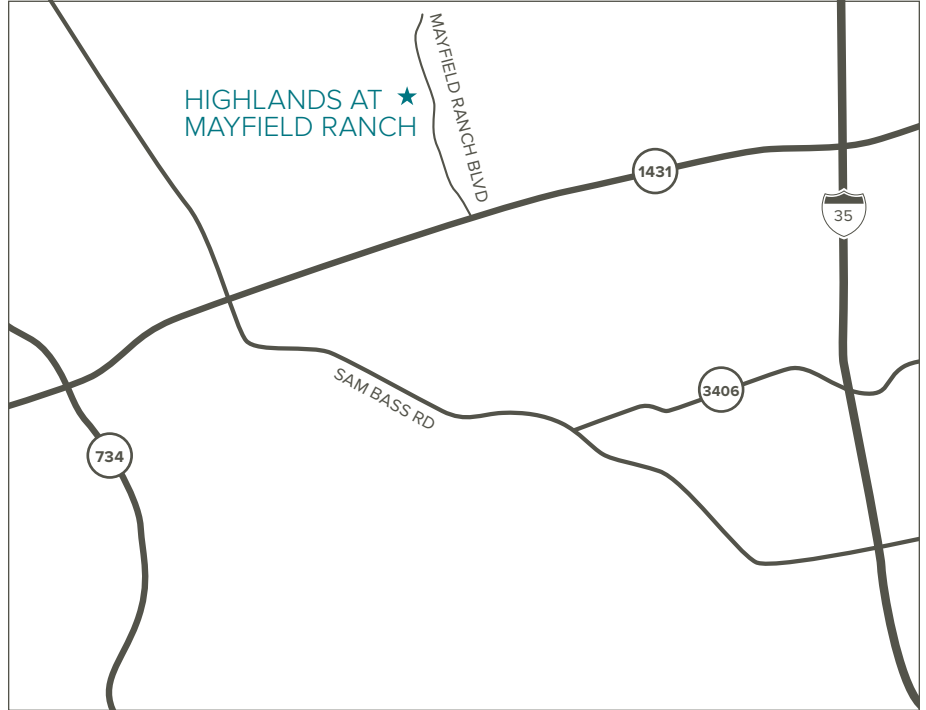

CULTURAL ATTRACTIONS

Live Music Capital of the World
Dell Diamond

MEDICAL FACILITIES

Baylor, Scott & White Medical Center
Cedar Park Regional Medical Center

PARKS AND RECREATION

Williamson County Regional Park

RETAIL SERVICES

La Frontera Shopping Center
1890 Ranch
Round Rock Premium Outlets

WORK CENTERS

Baylor, Scott & White Medical Center
Dell
Seton

Model Home

3830 Bainbridge Cove
Round Rock, TX 78681

DIRECTIONS TO HIGHLANDS AT MAYFIELD RANCH

From Downtown Austin take I-35 North. Head west on FM 1431 (University Blvd) for 4 miles. Turn right on Mayfield Ranch Blvd. Turn left on Bainbridge Cv. Model home is located on your right.

HOURS OF OPERATION

Tuesday-Saturday
10:00 AM to 6:00 PM

Sunday and Monday
Noon to 6:00 PM

512.648.4616
ashtonwoods.com