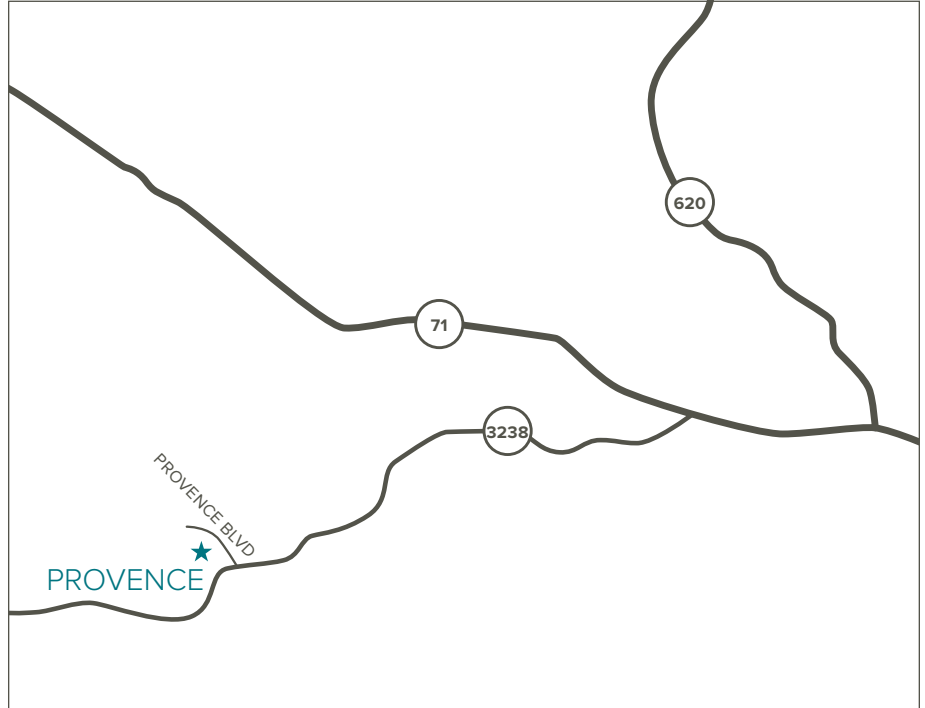

### DIRECTIONS TO PROVENCE

From the Hill Country Galleria: Head west on TX-71. Turn left on Hamilton Pool Rd. and continue for approximately 3-1/4 miles. Turn right on Provence Blvd. At the stop sign, take a left on Lavonde Dr. Then, take a left on Moineau Dr. The future designer model homes will be located on the left.