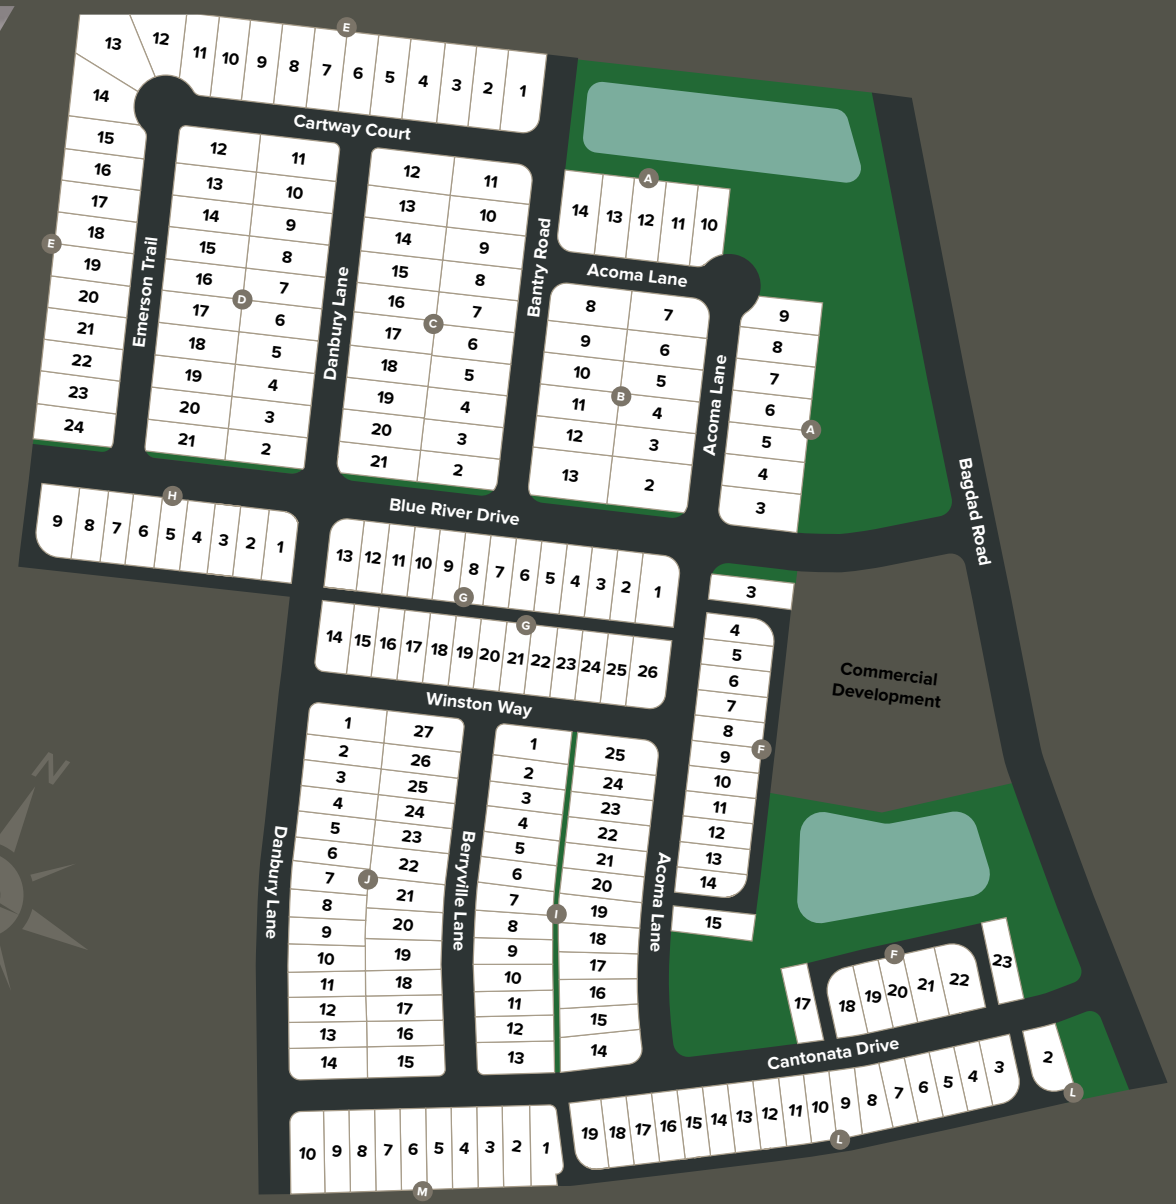

LOCATION

Leander

HOMESITES

Single-family homes

PRICE

From the \$300s

DESIGN

Ranging in size from 1409-2988+ sq. ft.

AMENITIES

Hiking trails with trees and nature spaces

SCHOOLS

Bagdad Elementary School (K-5)
 Stacy Danielson Middle School (6-8)
 Glenn High School (9-12)

Ashton Woods is a green company! We're no longer printing our floorplan sheets, but you can find the same information, PLUS interactive floorplans, furniture placement tools, 360° home tours and more at ashtonwoods.com/austin/mockingbird-park. Visit today, you'll love the possibilities.