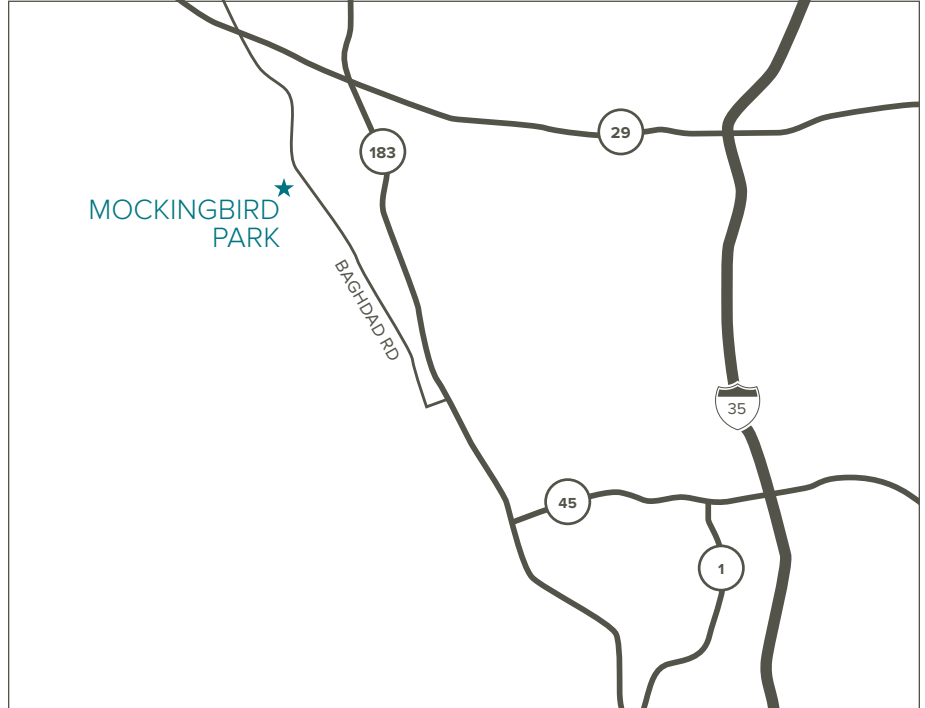

CULTURAL ATTRACTIONS

Bullock Texas State History Museum
Paramount Theatre
Texas Memorial Museum
Thinkery
Zach Theatre

GYMS & FITNESS

Grand Mesa CrossFit
Planet Fitness
Hero Way Strength 24-Hr Gym

MEDICAL FACILITIES

Baylor Scott & White Cedar Park Clinic
Cedar Park Regional Medical Center
Pediatric Specialty Center

PARKS AND RECREATION

Bagdad Heritage Trailhead Park
Robin Bledsoe Park

RETAIL SERVICES

1890 Ranch
The Domain
The Forum Shopping Center
Gateway Shopping Center at Leander
The Shops at Crystal Falls

SPORTING EVENTS

The Crossover
Dell Diamond
H-E-B Center at Cedar Park

Model Home

2605 Acoma Lane
Leander, TX 78641

DIRECTIONS TO MOCKINGBIRD PARK

From 183, head west on San Gabriel Pkwy.
Take a right on 279/Bagdad Rd. and continue
for approximately 1 mile. The new community
of Mockingbird Park is on the left.

HOURS OF OPERATION

Tuesday-Saturday
10:00 AM to 6:00 PM

Sunday-Monday
Noon to 6:00 PM

512.910.8177
ashtonwoods.com